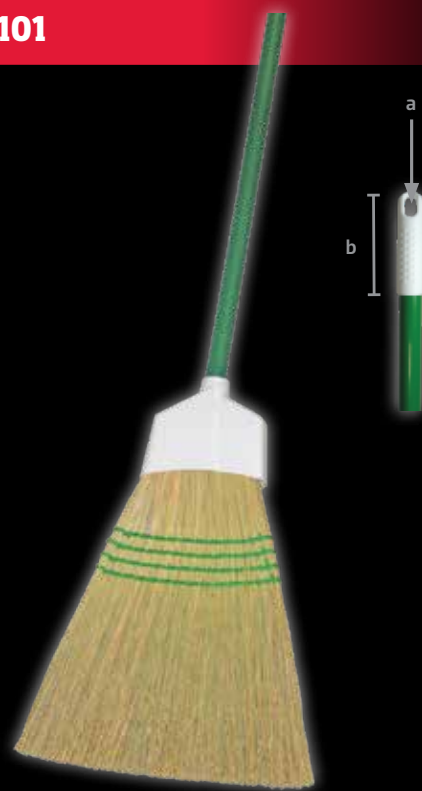

Janitor & Housekeeper Corn Brooms

#502

#1335

#101

Product Usage

Libman corn brooms are made with top quality broomcorn and use historic broomcorn weights. Corn brooms are best for outdoor sweeping on various surfaces.

#502 Janitor Corn Broom #1335 Janitor Corn Broom - Wood Handle

- #502: 1" diameter steel handle with hanger hole for easy storage
- #1335: 1-1/8" thick wooden lacquered handle
- 15-ply polymer thread and 5 rows of stitching
- 100% natural broomcorn
- Excellent for all multi-surface applications
- True weight corn broom - approximately 32 oz. head weight.

Sweeping Width	12.5"
Broomcorn Length	18.25"
Hanger Hole (a)	1" x .5"

Handle Grip (b)	5.25"
Total Height (#502)	57"
Total Height (#1335)	56"

#101 Housekeeper Corn Broom

- 1" steel handle with hanger hole for easy storage
- 15-ply polymer thread and 4 rows of stitching
- 100% natural broomcorn
- True weight corn broom - approximately 20-24 oz. head weight.
- Excellent for all multi-surface applications